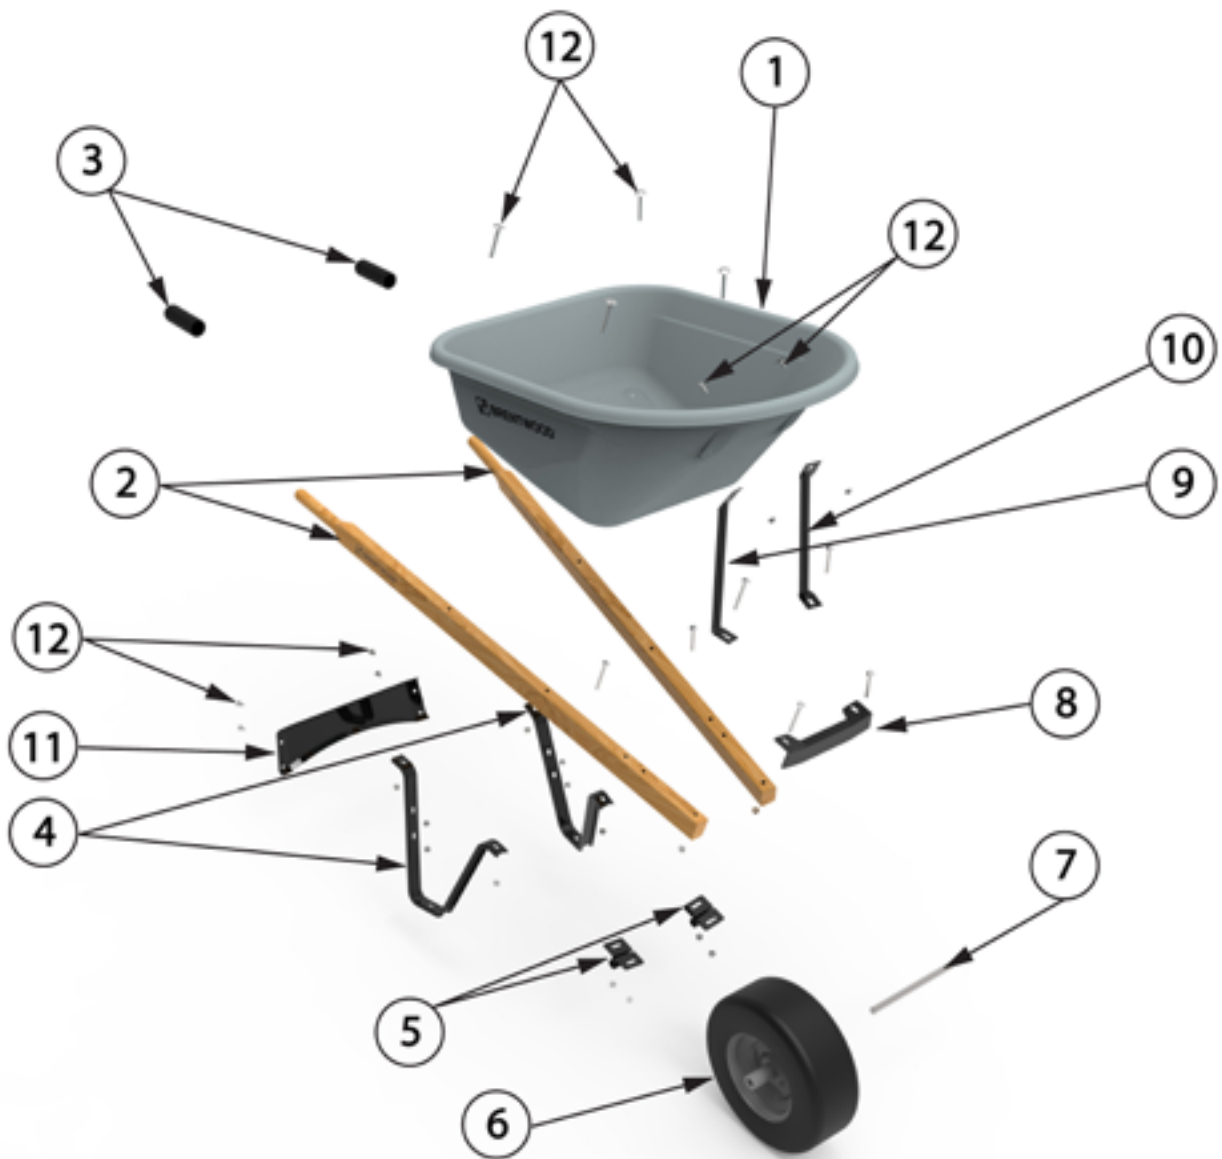

<b>ACWB20210 - 6 CUBE SINGLE WHEEL</b>		
<b>#</b>	<b>PART NUMBER</b>	<b>DESCRIPTION</b>
1	ACWB20288	PAN- HDPE 6 CUBE
2	CCWB16610	HANDLES
3	CCWB16517	HANDLE GRIPS
4	CCWB16310	LEG
5	CCWB19424	AXLE BRACKET
6	CCWB19532	TURF TIRE
7	CCWB19534	3/4" AXLE 1 WHEEL
8	CCWB19694	NOSE PIECE V-TYPE
9	CCWB19405	FRONT BRACE (RIGHT)
10	CCWB19406	FRONT BRACE (LEFT)
11	CCWB19307	LEG BRACE ARCHED
12	CCWB20728	FASTENER SET - HDPE

<b>ACWB20225 - 6 CUBE SINGLE WHEEL</b>		
<b>#</b>	<b>PART NUMBER</b>	<b>DESCRIPTION</b>
1	ACWB20288	PAN- HDPE 6 CUBE
2	CCWB16610	HANDLES
3	CCWB16517	HANDLE GRIPS
4	CCWB16310	LEG
5	CCWB19424	AXLE BRACKET
6	CCWB19672	FLAT FREE TIRE
7	CCWB19534	3/4" AXLE 1 WHEEL
8	CCWB19694	NOSE PIECE V-TYPE
9	CCWB19405	FRONT BRACE (RIGHT)
10	CCWB19406	FRONT BRACE (LEFT)
11	CCWB19307	LEG BRACE ARCHED
12	CCWB20728	FASTENER SET - HDPE

<b>ACWB20214 - 8 CUBE SINGLE WHEEL</b>		
<b>#</b>	<b>PART NUMBER</b>	<b>DESCRIPTION</b>
1	ACWB20292	PAN- HDPE 8 CUBE
2	CCWB16610	HANDLES
3	CCWB16517	HANDLE GRIPS
4	CCWB16310	LEG
5	CCWB19424	AXLE BRACKET
6	CCWB19532	TURF TIRE
7	CCWB19534	3/4" AXLE 1 WHEEL
8	CCWB19694	NOSE PIECE V-TYPE
9	CCWB19405	FRONT BRACE (RIGHT)
10	CCWB19406	FRONT BRACE (LEFT)
11	CCWB19307	LEG BRACE ARCHED
12	CCWB20728	FASTENER SET - HDPE

<b>ACWB20186 - 6 CUBE STEEL SINGLE WHEEL</b>		
<b>#</b>	<b>PART NUMBER</b>	<b>DESCRIPTION</b>
1	CCWB20696	PAN- STEEL 6 CUBE
2	CCWB16610	HANDLES
3	CCWB16517	HANDLE GRIPS
4	CCWB16310	LEG
5	CCWB19424	AXLE BRACKET
6	CCWB19532	TURF TIRE
7	CCWB19534	3/4" AXLE 1 WHEEL
8	CCWB19694	NOSE PIECE V-TYPE
9	CCWB19405	FRONT BRACE (RIGHT)
10	CCWB19406	FRONT BRACE (LEFT)
11	CCWB19307	LEG BRACE ARCHED
12	CCWB19656	FASTENER SET - STEEL
13	CCWB16427	WOOD WEDGE