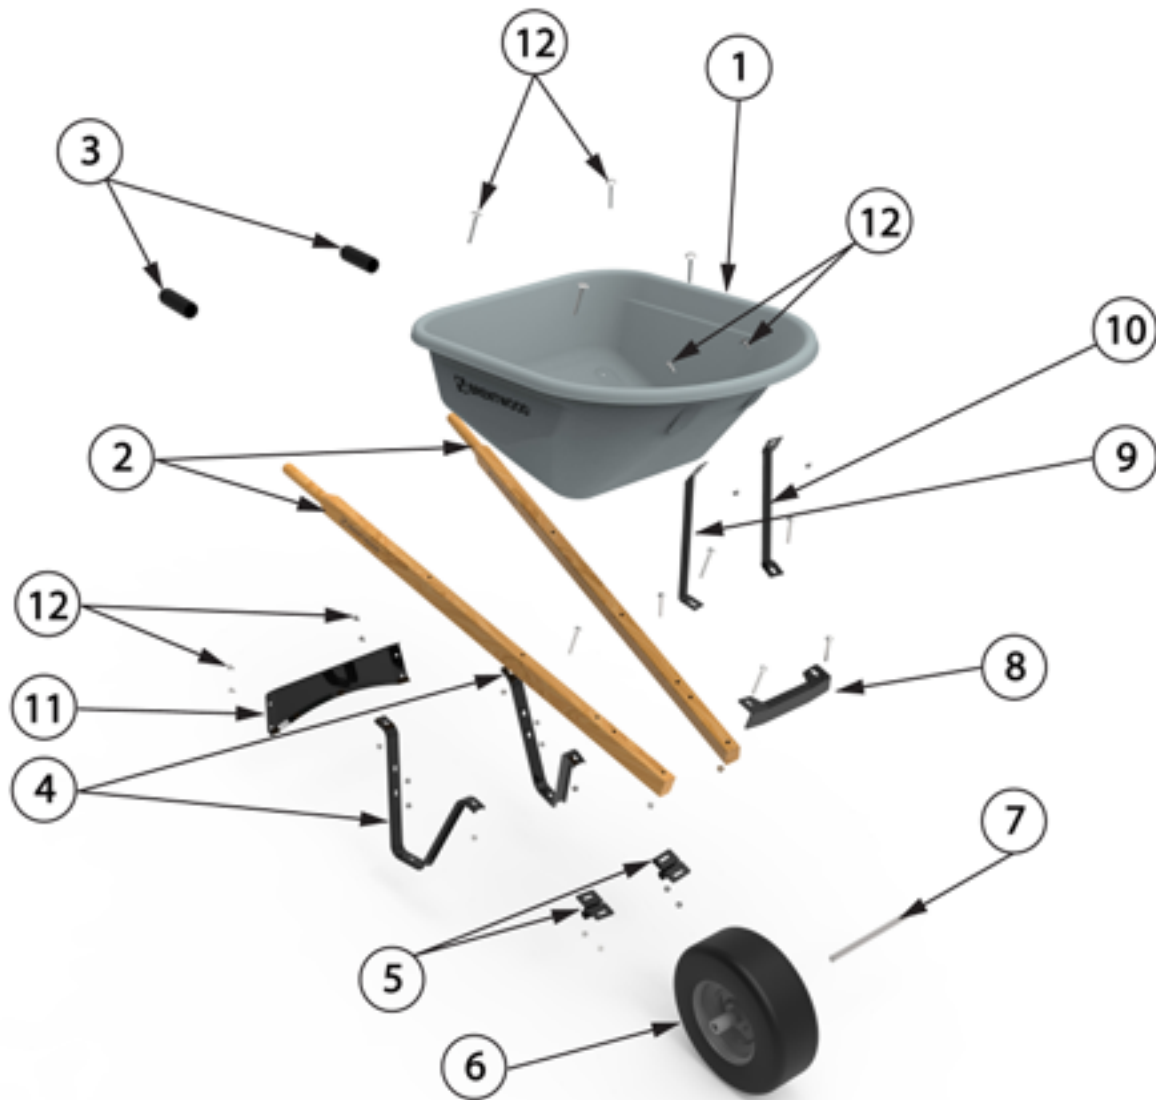

<b>ACWB20210 - 6 CUBE SINGLE WHEEL</b>		
<b>#</b>	<b>PART NUMBER</b>	<b>DESCRIPTION</b>
1	ACWB20288	PAN- HDPE 6 CUBE
2	CCWB16610	HANDLES
3	CCWB16517	HANDLE GRIPS
4	CCWB16310	LEG
5	CCWB19424	AXLE BRACKET
6	CCWB19532	TURF TIRE
7	CCWB19534	3/4" AXLE 1 WHEEL
8	CCWB19694	NOSE PIECE V-TYPE
9	CCWB19405	FRONT BRACE (RIGHT)
10	CCWB19406	FRONT BRACE (LEFT)
11	CCWB19307	LEG BRACE ARCHED
12	CCWB20728	FASTENER SET - HDPE

<b>ACWB20225 - 6 CUBE SINGLE WHEEL</b>		
<b>#</b>	<b>PART NUMBER</b>	<b>DESCRIPTION</b>
1	ACWB20288	PAN- HDPE 6 CUBE
2	CCWB16610	HANDLES
3	CCWB16517	HANDLE GRIPS
4	CCWB16310	LEG
5	CCWB19424	AXLE BRACKET
6	CCWB19672	FLAT FREE TIRE
7	CCWB19534	3/4" AXLE 1 WHEEL
8	CCWB19694	NOSE PIECE V-TYPE
9	CCWB19405	FRONT BRACE (RIGHT)
10	CCWB19406	FRONT BRACE (LEFT)
11	CCWB19307	LEG BRACE ARCHED
12	CCWB20728	FASTENER SET - HDPE

<b>ACWB20214 - 8 CUBE SINGLE WHEEL</b>		
<b>#</b>	<b>PART NUMBER</b>	<b>DESCRIPTION</b>
1	ACWB20292	PAN- HDPE 8 CUBE
2	CCWB16610	HANDLES
3	CCWB16517	HANDLE GRIPS
4	CCWB16310	LEG
5	CCWB19424	AXLE BRACKET
6	CCWB19532	TURF TIRE
7	CCWB19534	3/4" AXLE 1 WHEEL
8	CCWB19694	NOSE PIECE V-TYPE
9	CCWB19405	FRONT BRACE (RIGHT)
10	CCWB19406	FRONT BRACE (LEFT)
11	CCWB19307	LEG BRACE ARCHED
12	CCWB20728	FASTENER SET - HDPE

<b>ACWB20186 - 6 CUBE STEEL SINGLE WHEEL</b>		
<b>#</b>	<b>PART NUMBER</b>	<b>DESCRIPTION</b>
1	CCWB20696	PAN- STEEL 6 CUBE
2	CCWB16610	HANDLES
3	CCWB16517	HANDLE GRIPS
4	CCWB16310	LEG
5	CCWB19424	AXLE BRACKET
6	CCWB19532	TURF TIRE
7	CCWB19534	3/4" AXLE 1 WHEEL
8	CCWB19694	NOSE PIECE V-TYPE
9	CCWB19405	FRONT BRACE (RIGHT)
10	CCWB19406	FRONT BRACE (LEFT)
11	CCWB19307	LEG BRACE ARCHED
12	CCWB19656	FASTENER SET - STEEL
13	CCWB16427	WOOD WEDGE