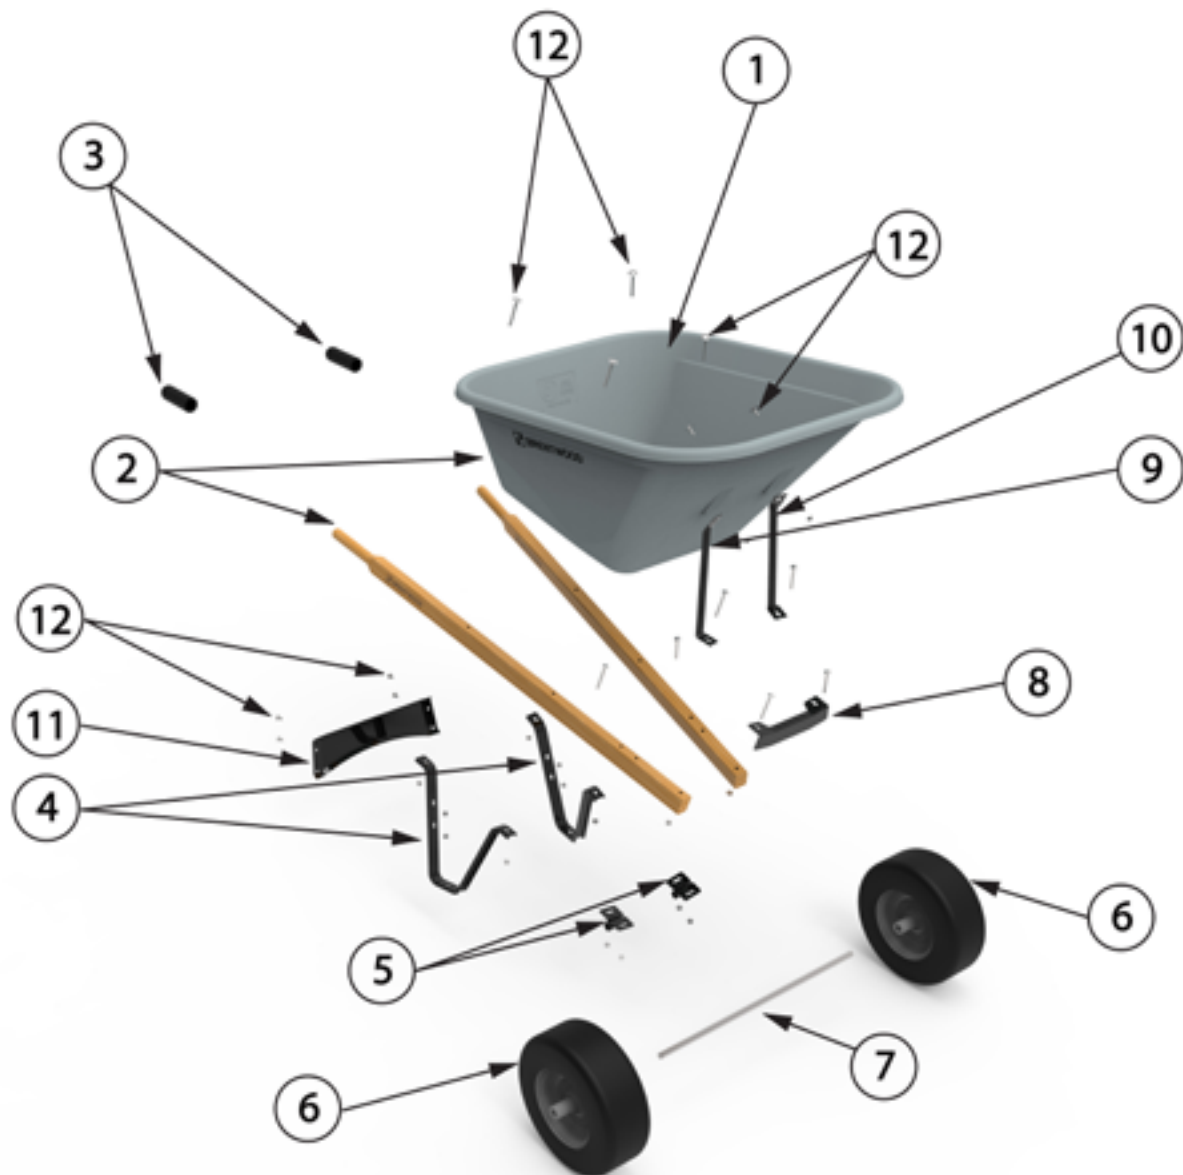

ACWB20484 - 10 CUBE DOUBLE WHEEL		
#	PART NUMBER	DESCRIPTION
1	ACWB20294	PAN- HDPE 10 CUBE
2	CCWB16610	HANDLES
3	CCWB16517	HANDLE GRIPS
4	CCWB16310	LEG
5	CCWB19424	AXLE BRACKET
6	CCWB19672	FLAT FREE TIRE
7	CCWB19545	3/4" AXLE 2 WHEEL
8	CCWB19694	NOSE PIECE V-TYPE
9	CCWB19405	FRONT BRACE (RIGHT)
10	CCWB19406	FRONT BRACE (LEFT)
11	CCWB19307	LEG BRACE ARCHED
12	CCWB20728	FASTENER SET - HDPE