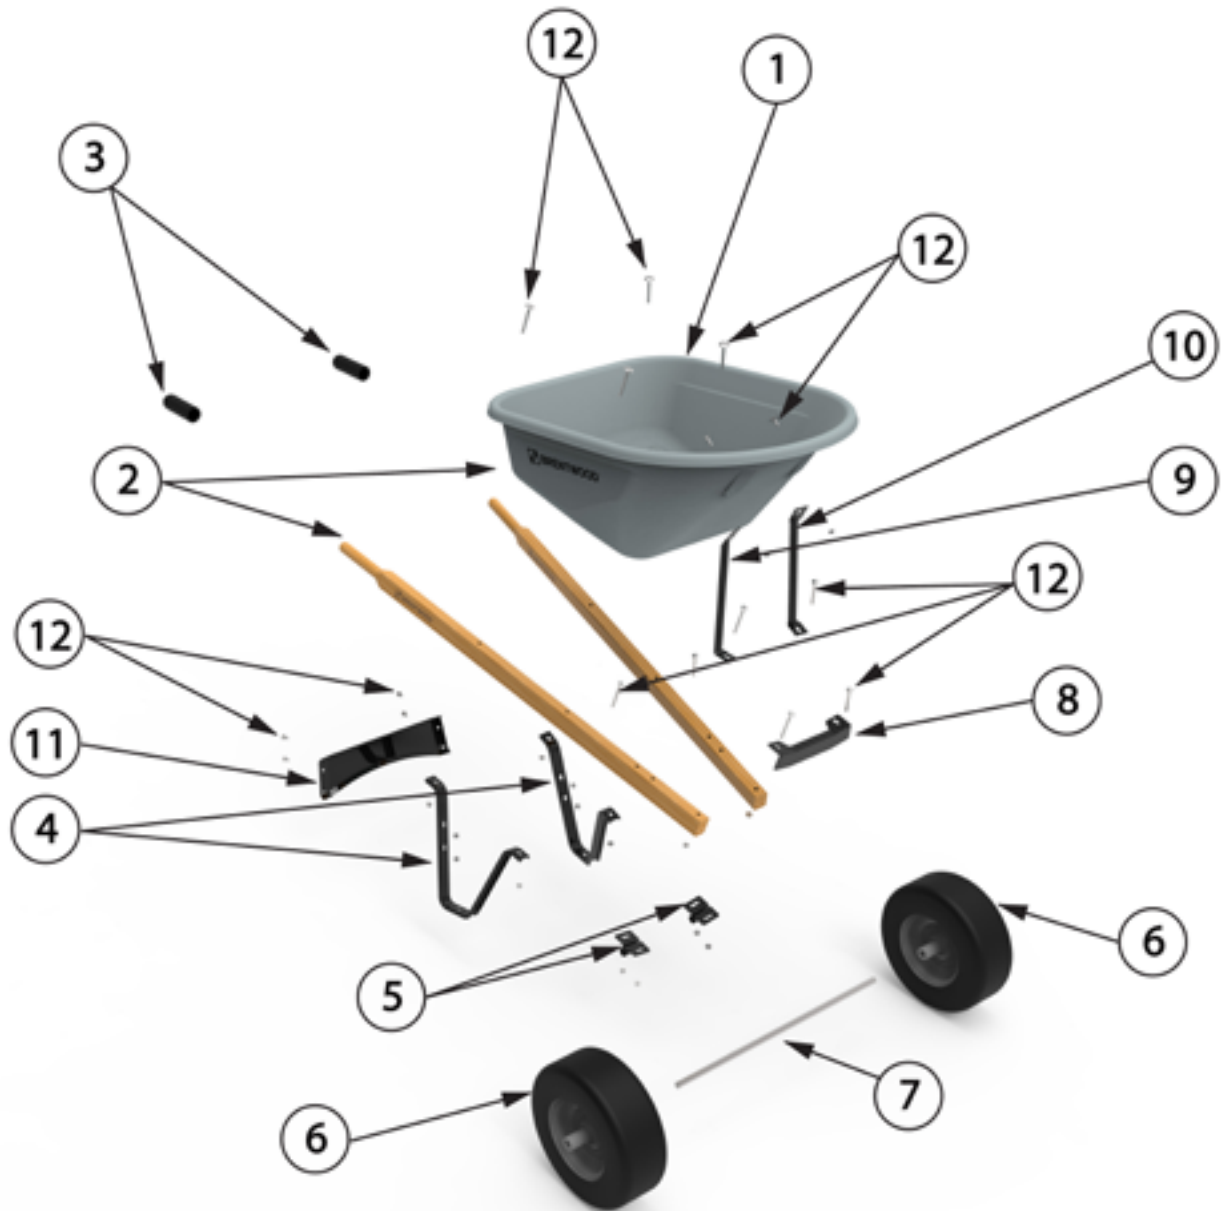

ACWB20477 - 6 CUBE DOUBLE WHEEL		
#	PART NUMBER	DESCRIPTION
1	ACWB20288	PAN- HDPE 6 CUBE
2	CCWB16610	HANDLES
3	CCWB16517	HANDLE GRIPS
4	CCWB16310	LEG
5	CCWB19424	AXLE BRACKET
6	CCWB19532	TURF TIRE
7	CCWB19545	3/4" AXLE 2 WHEEL
8	CCWB19694	NOSE PIECE V-TYPE
9	CCWB19405	FRONT BRACE (RIGHT)
10	CCWB19406	FRONT BRACE (LEFT)
11	CCWB19307	LEG BRACE ARCHED
12	CCWB20728	FASTENER SET - HDPE