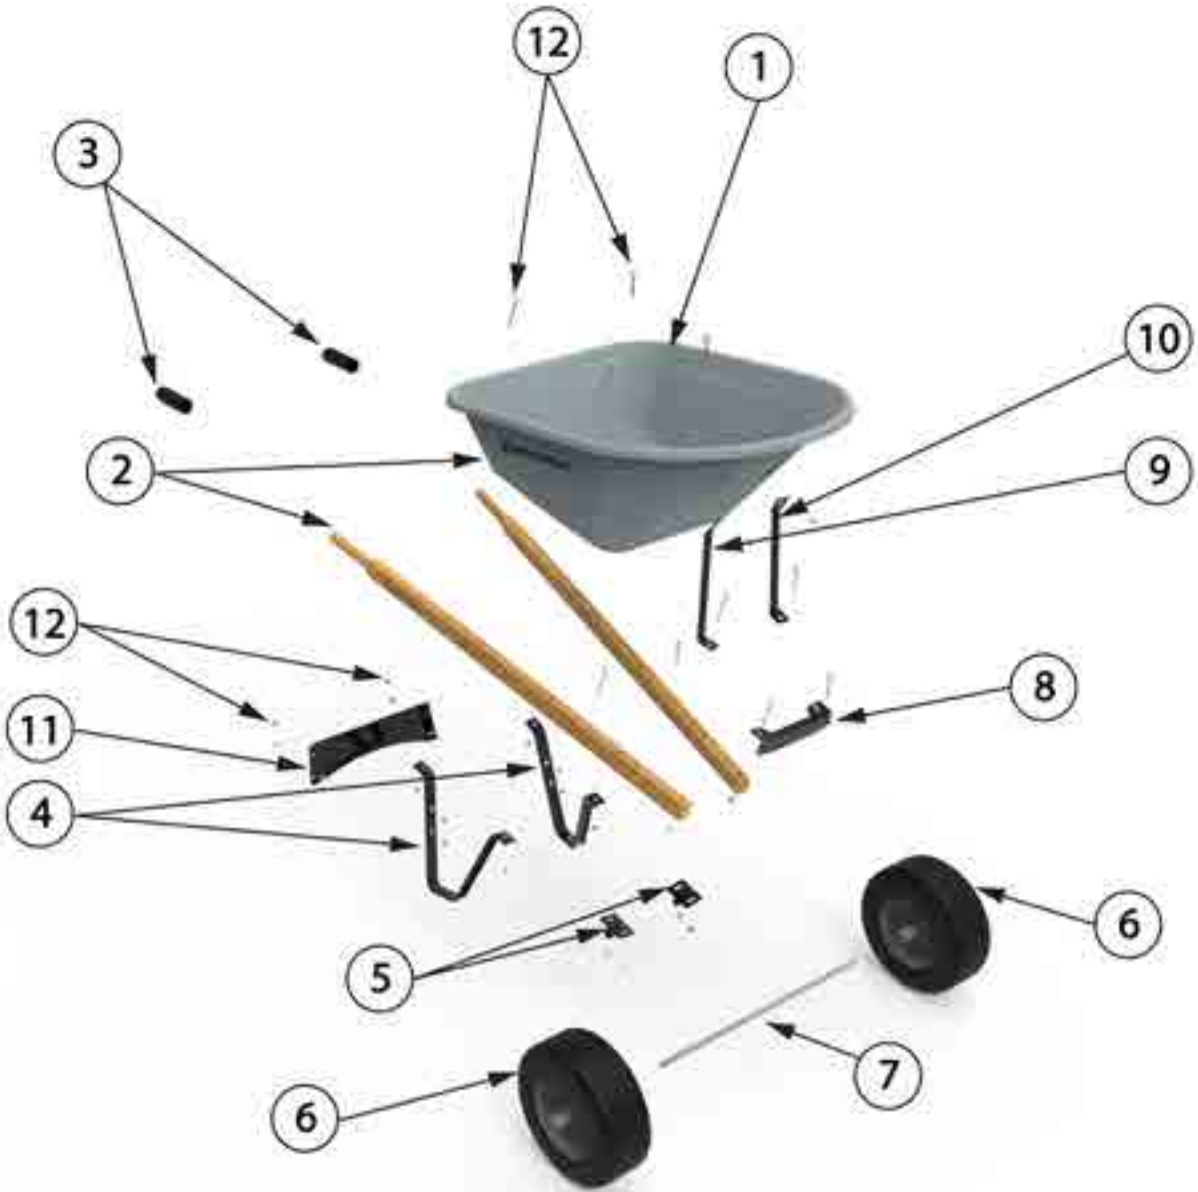

ACWB20479 - 8 CUBE DOUBLE WHEEL		
#	PART NUMBER	DESCRIPTION
1	ACWB20292	PAN- HDPE 8 CUBE
2	CCWB16610	HANDLES
3	CCWB16517	HANDLE GRIPS
4	CCWB16310	LEG
5	CCWB19424	AXLE BRACKET
6	CCWB19532	TURF TIRE
7	CCWB19545	3/4" AXLE 2 WHEEL
8	CCWB19694	NOSE PIECE V-TYPE
9	CCWB19405	FRONT BRACE (RIGHT)
10	CCWB19406	FRONT BRACE (LEFT)
11	CCWB19307	LEG BRACE ARCHED
12	CCWB20728	FASTENER SET - HDPE