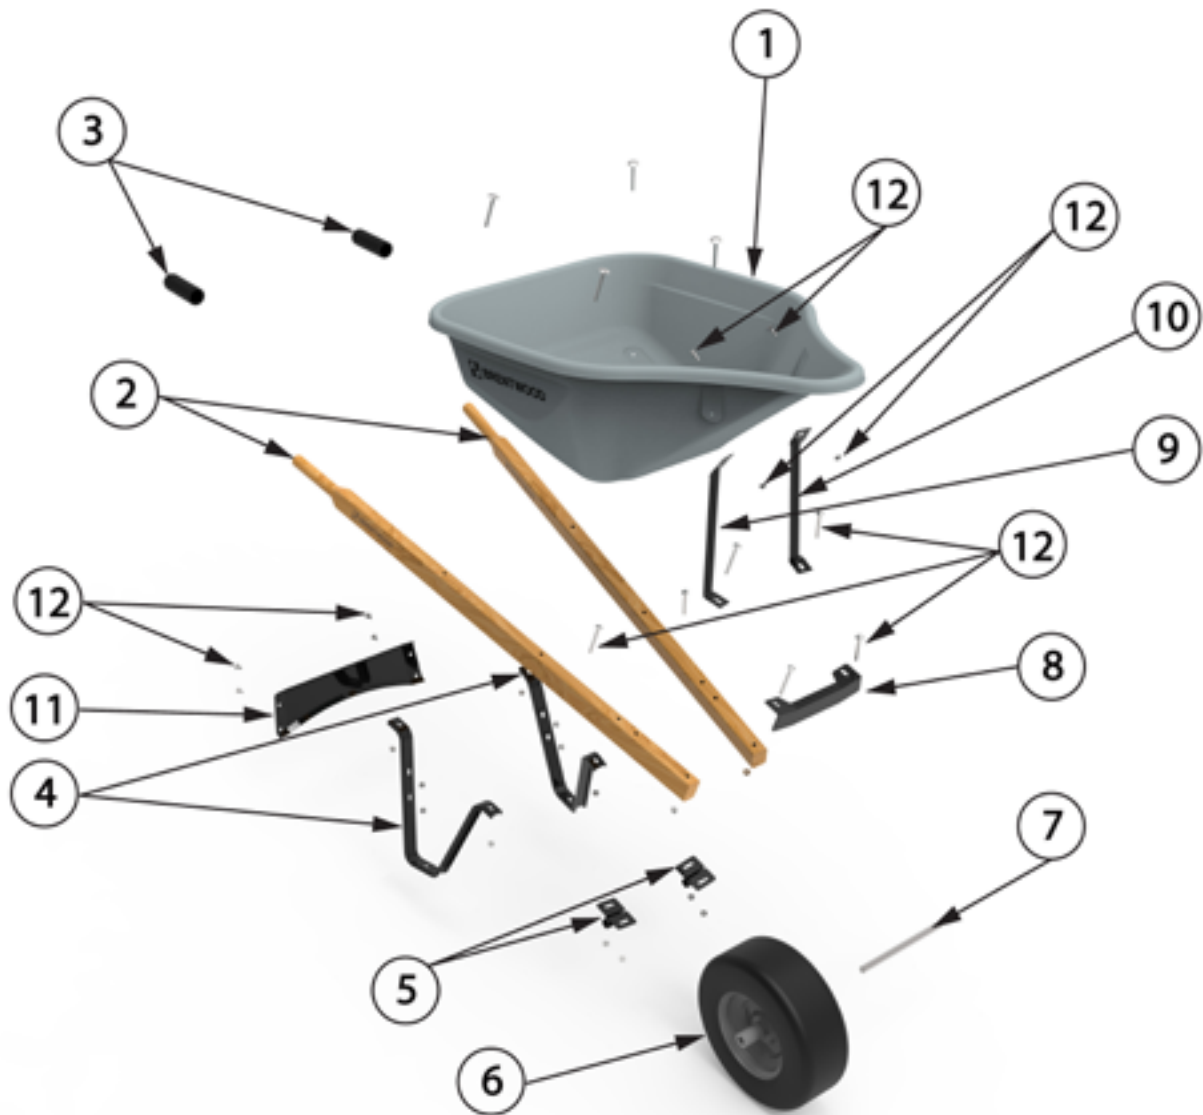

ACWB20262 - 6 CUBE POUR SPOUT SINGLE WHEEL		
#	PART NUMBER	DESCRIPTION
1	ACWB20271	PAN- HDPE POUR 6 CUBE
2	CCWB16610	HANDLES
3	CCWB16517	HANDLE GRIPS
4	CCWB16310	LEG
5	CCWB19424	AXLE BRACKET
6	CCWB19672	FLAT FREE TIRE
7	CCWB19534	3/4" AXLE 1 WHEEL
8	CCWB19694	NOSE PIECE V-TYPE
9	CCWB16665	FRONT BRACE
10	CCWB16665	FRONT BRACE
11	CCWB19307	LEG BRACE ARCHED
12	CCWB20728	FASTENER SET - HDPE