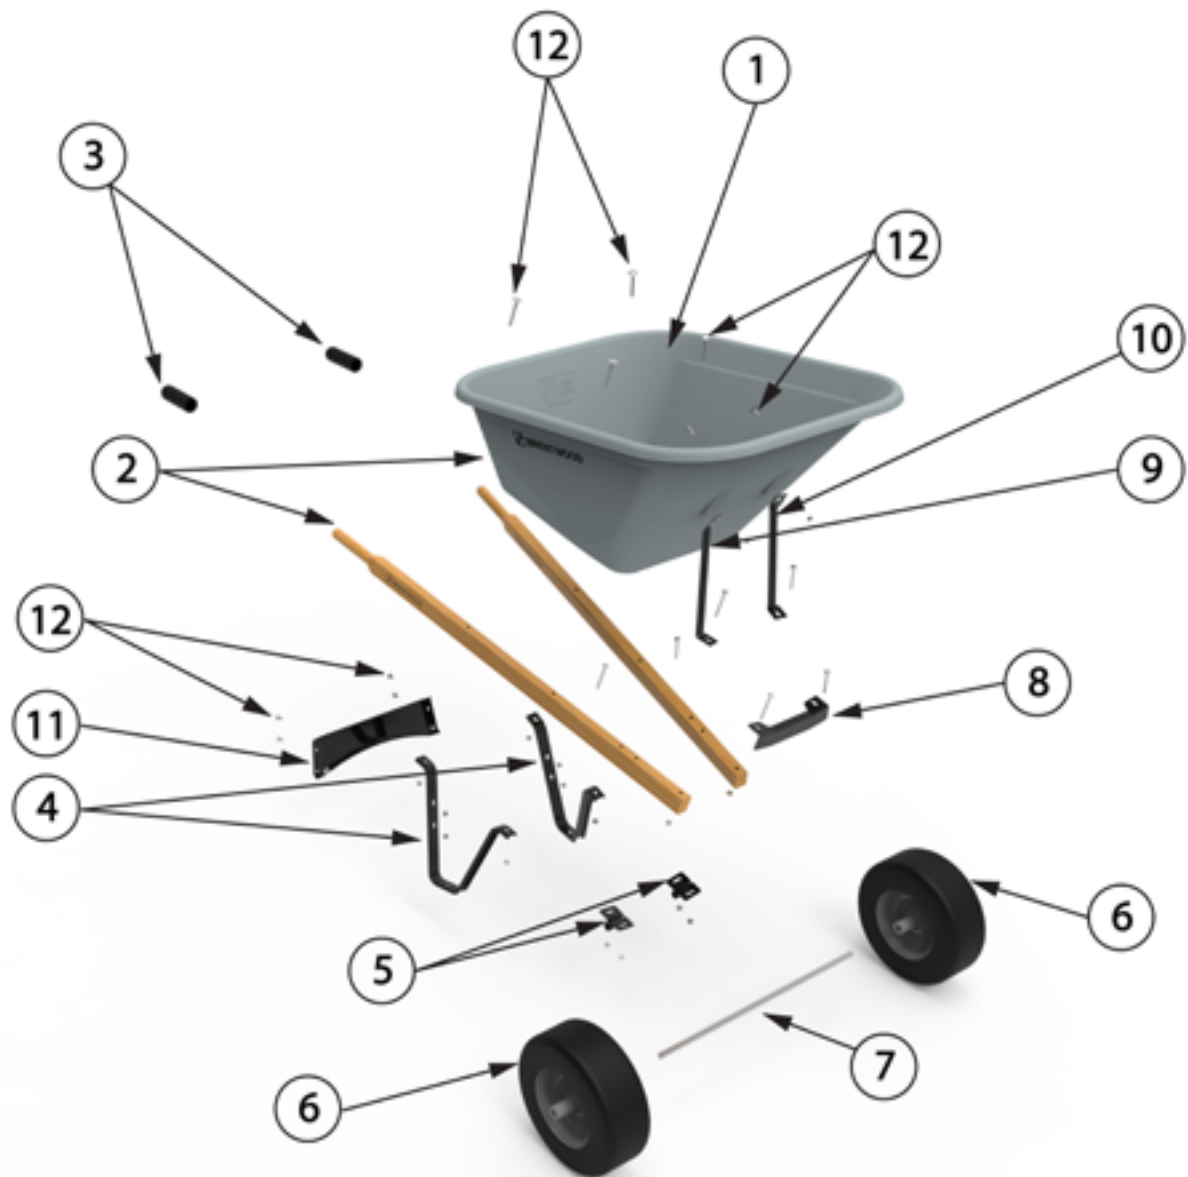

ACWB20480 - 10 CUBE DOUBLE WHEEL		
#	PART NUMBER	DESCRIPTION
1	ACWB20294	PAN- HDPE 10 CUBE
2	CCWB16610	HANDLES
3	CCWB16517	HANDLE GRIPS
4	CCWB16310	LEG
5	CCWB19424	AXLE BRACKET
6	CCWB19532	TURF TIRE
7	CCWB19545	3/4" AXLE 2 WHEEL
8	CCWB19694	NOSE PIECE V-TYPE
9	CCWB19405	FRONT BRACE (RIGHT)
10	CCWB19406	FRONT BRACE (LEFT)
11	CCWB19307	LEG BRACE ARCHED
12	CCWB20728	FASTENER SET - HDPE