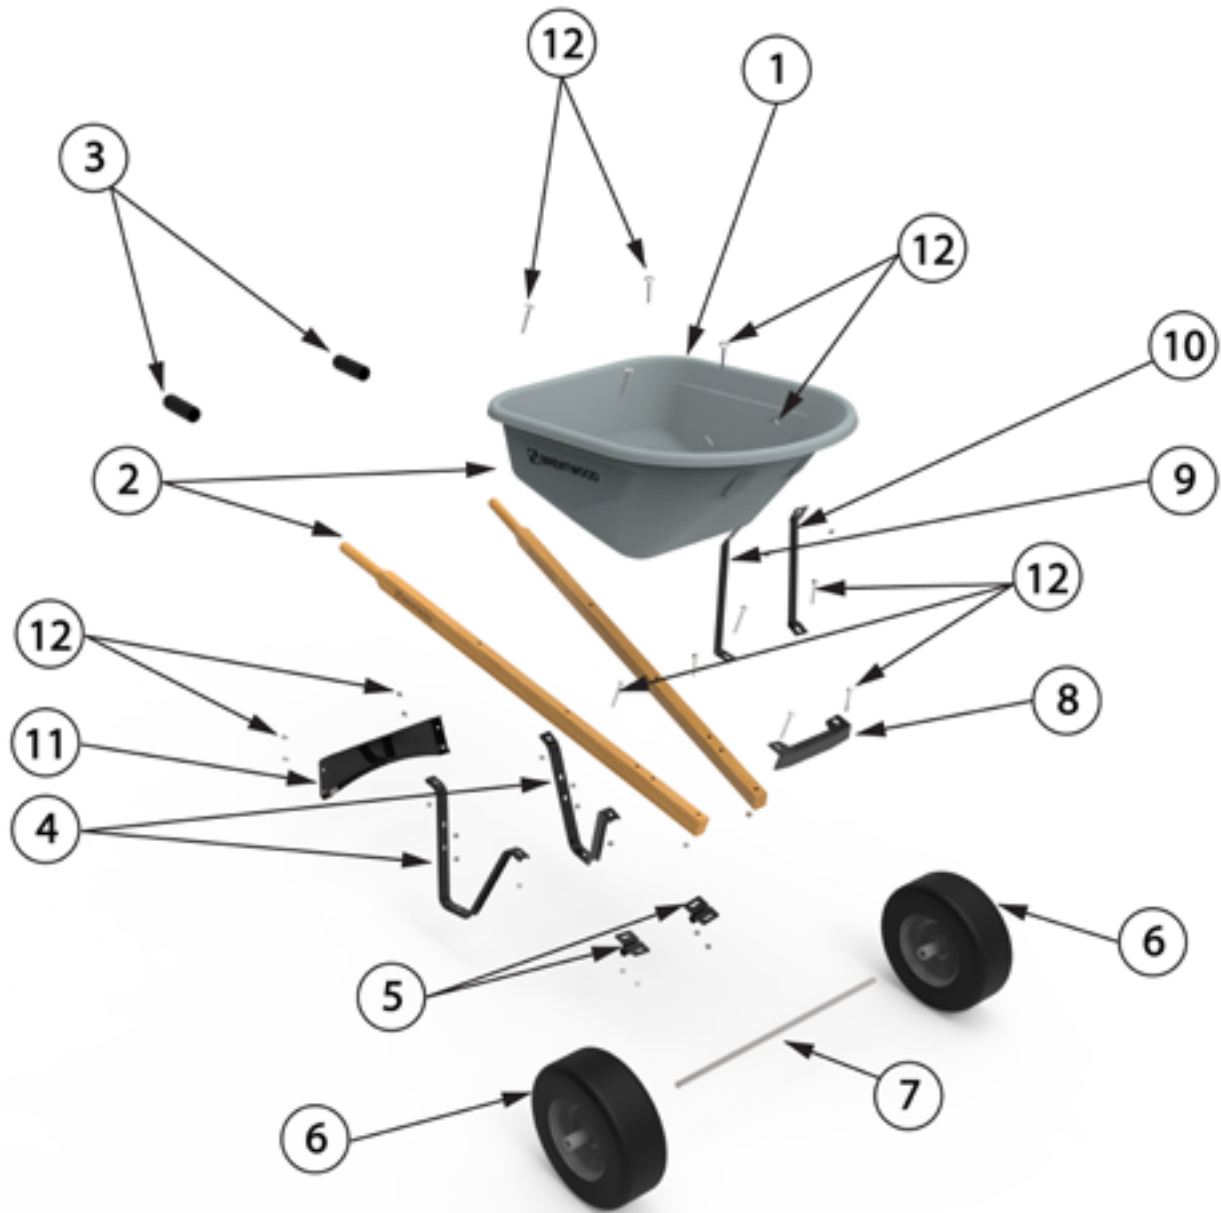

ACWB20481 - 6 CUBE DOUBLE WHEEL		
#	PART NUMBER	DESCRIPTION
1	ACWB20288	PAN- HDPE 6 CUBE
2	CCWB16610	HANDLES
3	CCWB16517	HANDLE GRIPS
4	CCWB16310	LEG
5	CCWB19424	AXLE BRACKET
6	CCWB19672	FLAT FREE TIRE
7	CCWB19545	3/4" AXLE 2 WHEEL
8	CCWB19694	NOSE PIECE V-TYPE
9	CCWB19405	FRONT BRACE (RIGHT)
10	CCWB19406	FRONT BRACE (LEFT)
11	CCWB19307	LEG BRACE ARCHED
12	CCWB20728	FASTENER SET - HDPE