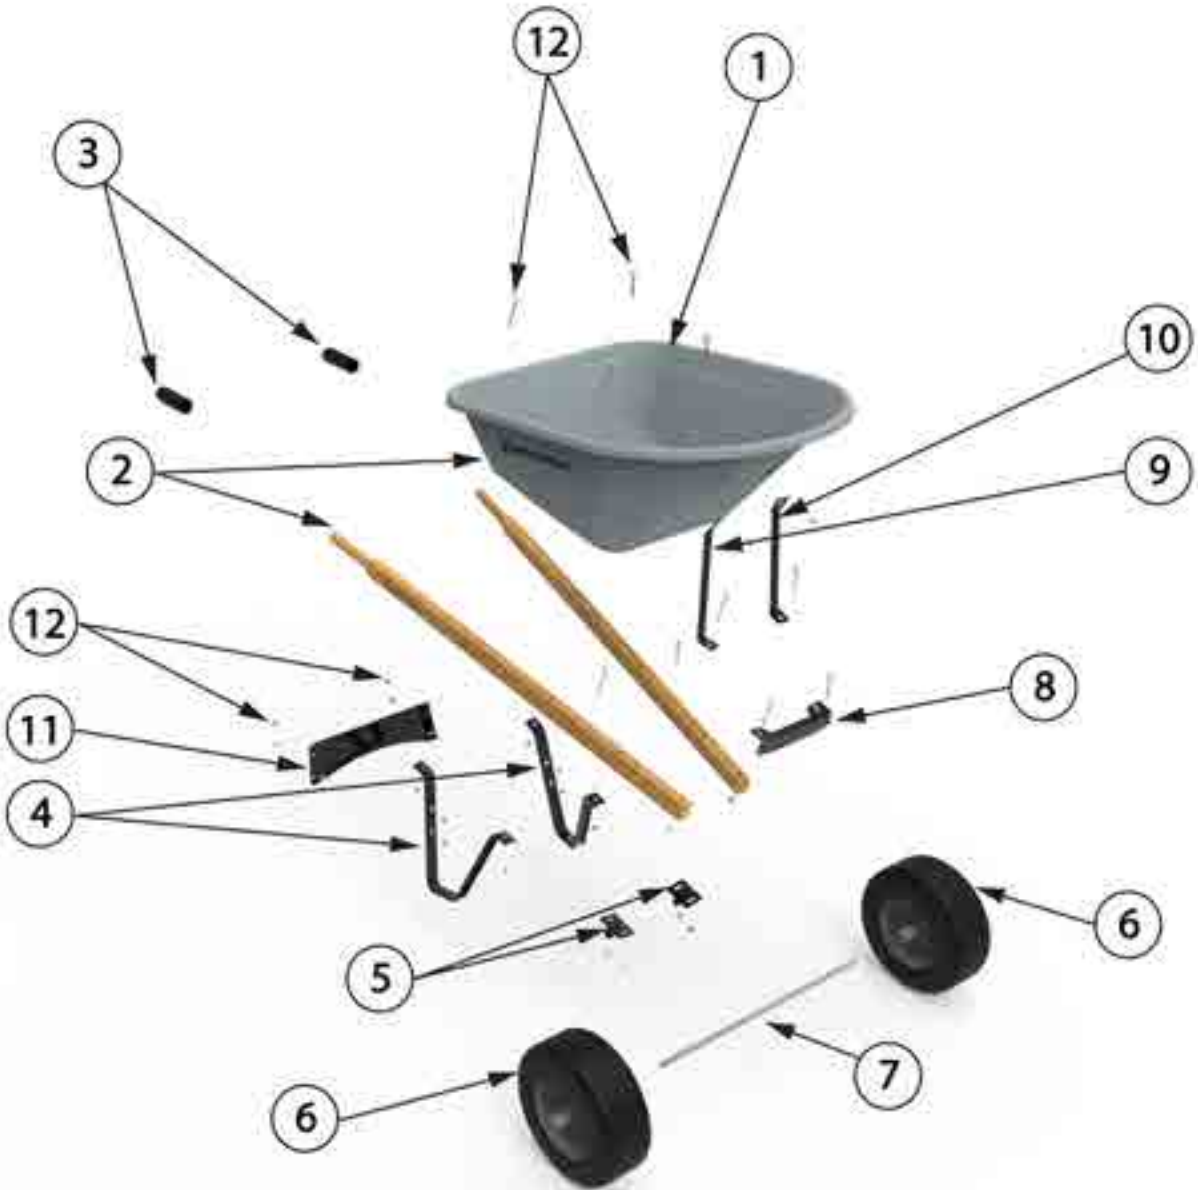

ACWB20483 - 8 CUBE DOUBLE WHEEL		
#	PART NUMBER	DESCRIPTION
1	ACWB20292	PAN- HDPE 8 CUBE
2	CCWB16610	HANDLES
3	CCWB16517	HANDLE GRIPS
4	CCWB16310	LEG
5	CCWB19424	AXLE BRACKET
6	CCWB19672	FLAT FREE TIRE
7	CCWB19545	3/4" AXLE 2 WHEEL
8	CCWB19694	NOSE PIECE V-TYPE
9	CCWB19405	FRONT BRACE (RIGHT)
10	CCWB19406	FRONT BRACE (LEFT)
11	CCWB19307	LEG BRACE ARCHED
12	CCWB20728	FASTENER SET - HDPE