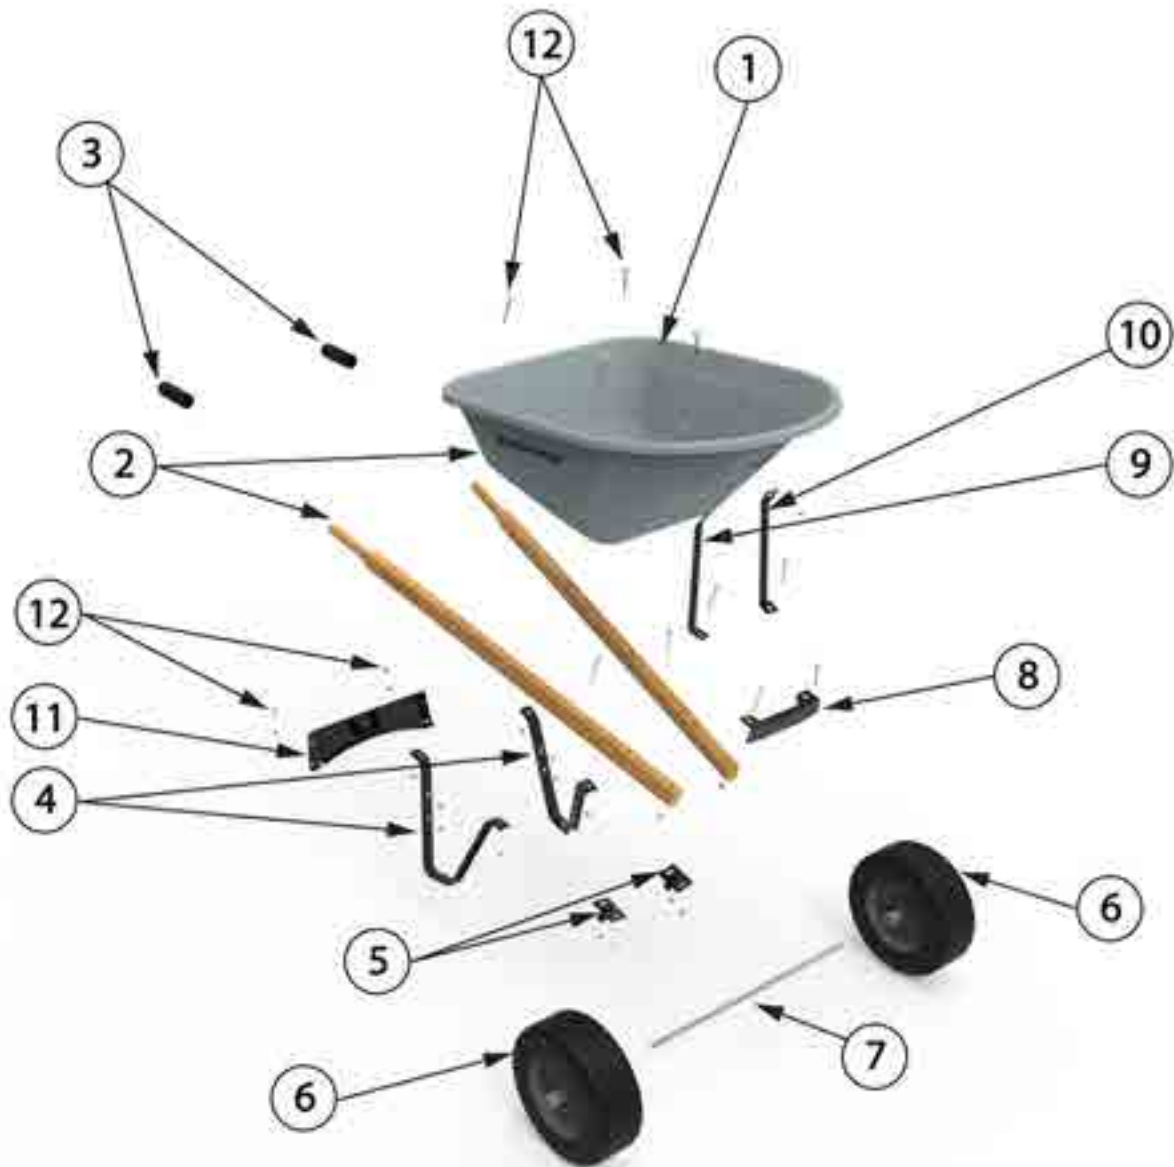

<b>ACWB20210 - 6 CUBE SINGLE WHEEL</b>		
<b>#</b>	<b>PART NUMBER</b>	<b>DESCRIPTION</b>
1	ACWB20288	PAN- HDPE 6 CUBE
2	CCWB16610	HANDLES
3	CCWB16517	HANDLE GRIPS
4	CCWB16310	LEG
5	CCWB19424	AXLE BRACKET
6	CCWB19532	TURF TIRE
7	CCWB19534	3/4" AXLE 1 WHEEL
8	CCWB19694	NOSE PIECE V-TYPE
9	CCWB19405	FRONT BRACE (RIGHT)
10	CCWB19406	FRONT BRACE (LEFT)
11	CCWB19307	LEG BRACE ARCHED
12	CCWB20728	FASTENER SET - HDPE

<b>ACWB20225 - 6 CUBE SINGLE WHEEL</b>		
<b>#</b>	<b>PART NUMBER</b>	<b>DESCRIPTION</b>
1	ACWB20288	PAN- HDPE 6 CUBE
2	CCWB16610	HANDLES
3	CCWB16517	HANDLE GRIPS
4	CCWB16310	LEG
5	CCWB19424	AXLE BRACKET
6	CCWB19672	FLAT FREE TIRE
7	CCWB19534	3/4" AXLE 1 WHEEL
8	CCWB19694	NOSE PIECE V-TYPE
9	CCWB19405	FRONT BRACE (RIGHT)
10	CCWB19406	FRONT BRACE (LEFT)
11	CCWB19307	LEG BRACE ARCHED
12	CCWB20728	FASTENER SET - HDPE

<b>ACWB20214 - 8 CUBE SINGLE WHEEL</b>		
<b>#</b>	<b>PART NUMBER</b>	<b>DESCRIPTION</b>
1	ACWB20292	PAN- HDPE 8 CUBE
2	CCWB16610	HANDLES
3	CCWB16517	HANDLE GRIPS
4	CCWB16310	LEG
5	CCWB19424	AXLE BRACKET
6	CCWB19532	TURF TIRE
7	CCWB19534	3/4" AXLE 1 WHEEL
8	CCWB19694	NOSE PIECE V-TYPE
9	CCWB19405	FRONT BRACE (RIGHT)
10	CCWB19406	FRONT BRACE (LEFT)
11	CCWB19307	LEG BRACE ARCHED
12	CCWB20728	FASTENER SET - HDPE

<b>ACWB20186 - 6 CUBE STEEL SINGLE WHEEL</b>		
<b>#</b>	<b>PART NUMBER</b>	<b>DESCRIPTION</b>
1	CCWB20696	PAN- STEEL 6 CUBE
2	CCWB16610	HANDLES
3	CCWB16517	HANDLE GRIPS
4	CCWB16310	LEG
5	CCWB19424	AXLE BRACKET
6	CCWB19532	TURF TIRE
7	CCWB19534	3/4" AXLE 1 WHEEL
8	CCWB19694	NOSE PIECE V-TYPE
9	CCWB19405	FRONT BRACE (RIGHT)
10	CCWB19406	FRONT BRACE (LEFT)
11	CCWB19307	LEG BRACE ARCHED
12	CCWB19656	FASTENER SET - STEEL
13	CCWB16427	WOOD WEDGE