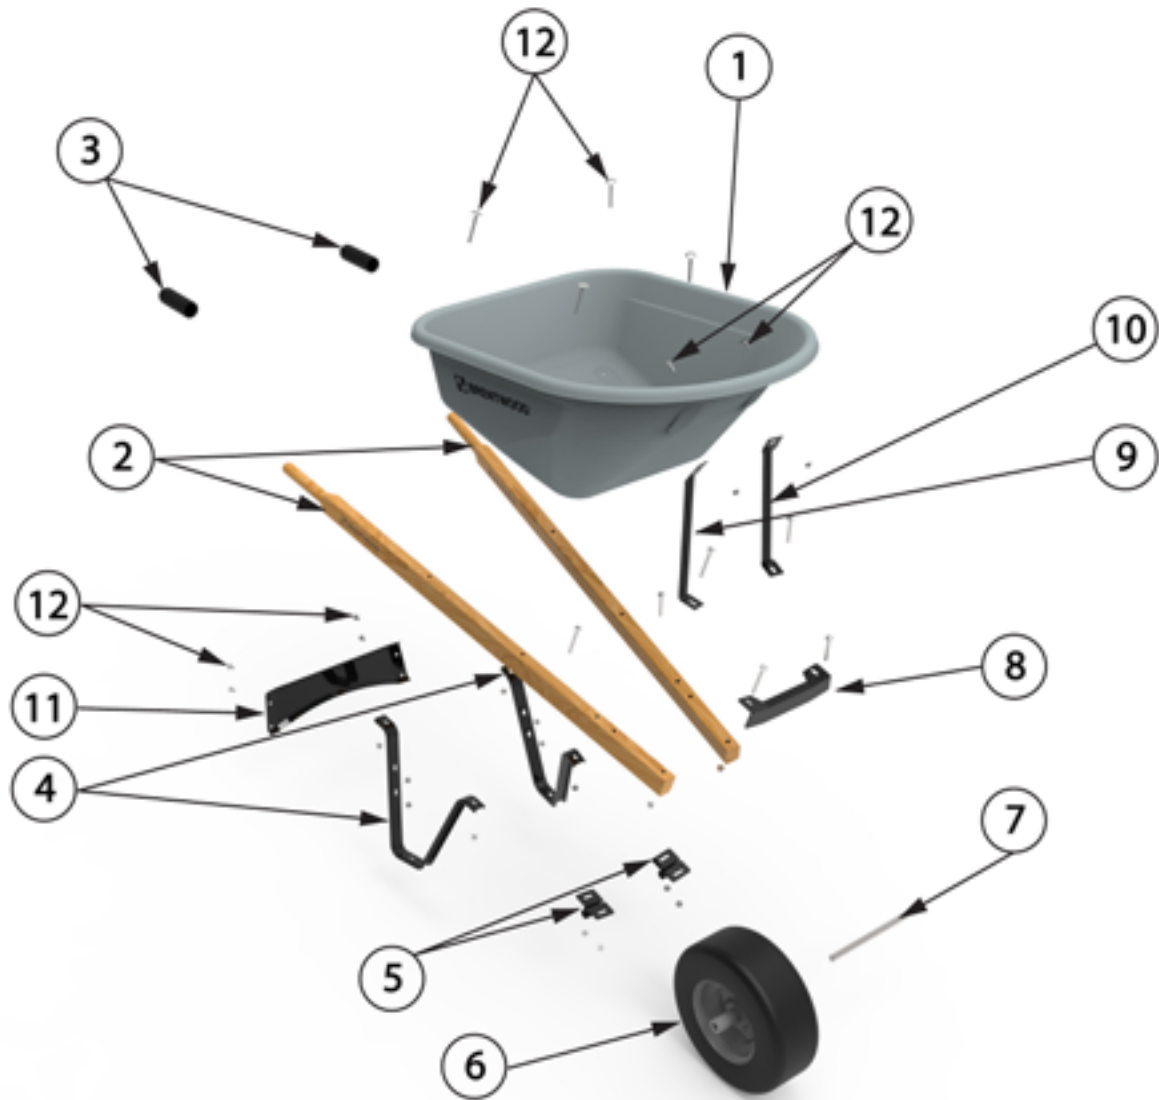

<b>ACWB20210 - 6 CUBE SINGLE WHEEL</b>		
<b>#</b>	<b>PART NUMBER</b>	<b>DESCRIPTION</b>
1	ACWB20288	PAN- HDPE 6 CUBE
2	CCWB16610	HANDLES
3	CCWB16517	HANDLE GRIPS
4	CCWB16310	LEG
5	CCWB19424	AXLE BRACKET
6	CCWB19532	TURF TIRE
7	CCWB19534	3/4" AXLE 1 WHEEL
8	CCWB19694	NOSE PIECE V-TYPE
9	CCWB19405	FRONT BRACE (RIGHT)
10	CCWB19406	FRONT BRACE (LEFT)
11	CCWB19307	LEG BRACE ARCHED
12	CCWB20728	FASTENER SET - HDPE

<b>ACWB20225 - 6 CUBE SINGLE WHEEL</b>		
<b>#</b>	<b>PART NUMBER</b>	<b>DESCRIPTION</b>
1	ACWB20288	PAN- HDPE 6 CUBE
2	CCWB16610	HANDLES
3	CCWB16517	HANDLE GRIPS
4	CCWB16310	LEG
5	CCWB19424	AXLE BRACKET
6	CCWB19672	FLAT FREE TIRE
7	CCWB19534	3/4" AXLE 1 WHEEL
8	CCWB19694	NOSE PIECE V-TYPE
9	CCWB19405	FRONT BRACE (RIGHT)
10	CCWB19406	FRONT BRACE (LEFT)
11	CCWB19307	LEG BRACE ARCHED
12	CCWB20728	FASTENER SET - HDPE

<b>ACWB20214 - 8 CUBE SINGLE WHEEL</b>		
<b>#</b>	<b>PART NUMBER</b>	<b>DESCRIPTION</b>
1	ACWB20292	PAN- HDPE 8 CUBE
2	CCWB16610	HANDLES
3	CCWB16517	HANDLE GRIPS
4	CCWB16310	LEG
5	CCWB19424	AXLE BRACKET
6	CCWB19532	TURF TIRE
7	CCWB19534	3/4" AXLE 1 WHEEL
8	CCWB19694	NOSE PIECE V-TYPE
9	CCWB19405	FRONT BRACE (RIGHT)
10	CCWB19406	FRONT BRACE (LEFT)
11	CCWB19307	LEG BRACE ARCHED
12	CCWB20728	FASTENER SET - HDPE

<b>ACWB20186 - 6 CUBE STEEL SINGLE WHEEL</b>		
<b>#</b>	<b>PART NUMBER</b>	<b>DESCRIPTION</b>
1	CCWB20696	PAN- STEEL 6 CUBE
2	CCWB16610	HANDLES
3	CCWB16517	HANDLE GRIPS
4	CCWB16310	LEG
5	CCWB19424	AXLE BRACKET
6	CCWB19532	TURF TIRE
7	CCWB19534	3/4" AXLE 1 WHEEL
8	CCWB19694	NOSE PIECE V-TYPE
9	CCWB19405	FRONT BRACE (RIGHT)
10	CCWB19406	FRONT BRACE (LEFT)
11	CCWB19307	LEG BRACE ARCHED
12	CCWB19656	FASTENER SET - STEEL
13	CCWB16427	WOOD WEDGE