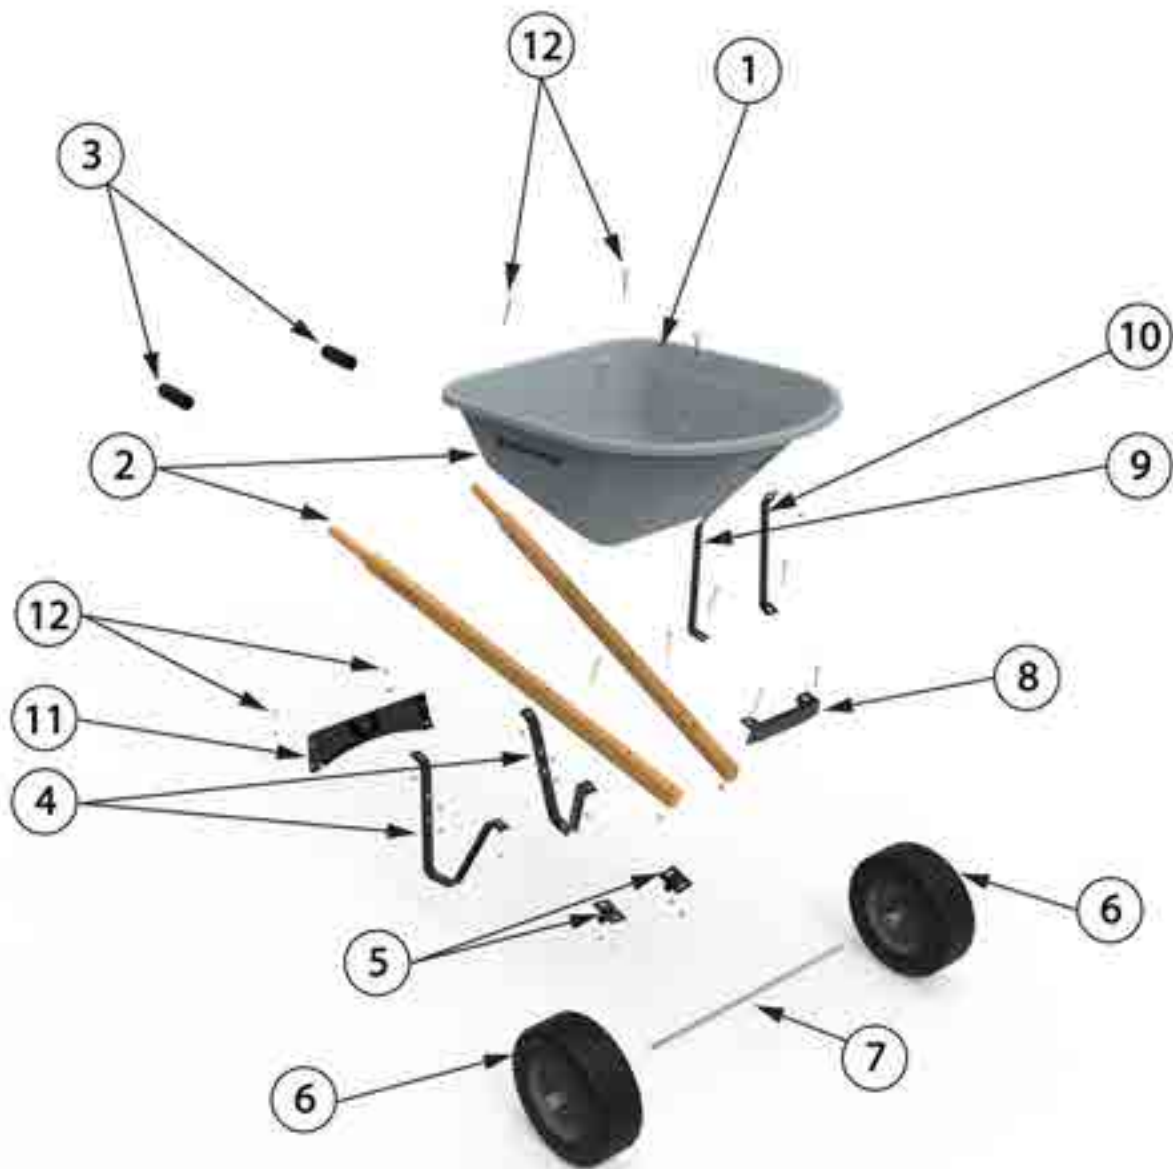

<b>ACWB20210 - 6 CUBE SINGLE WHEEL</b>		
<b>#</b>	<b>PART NUMBER</b>	<b>DESCRIPTION</b>
1	ACWB20288	PAN- HDPE 6 CUBE
2	CCWB16610	HANDLES
3	CCWB16517	HANDLE GRIPS
4	CCWB16310	LEG
5	CCWB19424	AXLE BRACKET
6	CCWB19532	TURF TIRE
7	CCWB19534	3/4" AXLE 1 WHEEL
8	CCWB19694	NOSE PIECE V-TYPE
9	CCWB19405	FRONT BRACE (RIGHT)
10	CCWB19406	FRONT BRACE (LEFT)
11	CCWB19307	LEG BRACE ARCHED
12	CCWB20728	FASTENER SET - HDPE

<b>ACWB20225 - 6 CUBE SINGLE WHEEL</b>		
<b>#</b>	<b>PART NUMBER</b>	<b>DESCRIPTION</b>
1	ACWB20288	PAN- HDPE 6 CUBE
2	CCWB16610	HANDLES
3	CCWB16517	HANDLE GRIPS
4	CCWB16310	LEG
5	CCWB19424	AXLE BRACKET
6	CCWB19672	FLAT FREE TIRE
7	CCWB19534	3/4" AXLE 1 WHEEL
8	CCWB19694	NOSE PIECE V-TYPE
9	CCWB19405	FRONT BRACE (RIGHT)
10	CCWB19406	FRONT BRACE (LEFT)
11	CCWB19307	LEG BRACE ARCHED
12	CCWB20728	FASTENER SET - HDPE

<b>ACWB20214 - 8 CUBE SINGLE WHEEL</b>		
<b>#</b>	<b>PART NUMBER</b>	<b>DESCRIPTION</b>
1	ACWB20292	PAN- HDPE 8 CUBE
2	CCWB16610	HANDLES
3	CCWB16517	HANDLE GRIPS
4	CCWB16310	LEG
5	CCWB19424	AXLE BRACKET
6	CCWB19532	TURF TIRE
7	CCWB19534	3/4" AXLE 1 WHEEL
8	CCWB19694	NOSE PIECE V-TYPE
9	CCWB19405	FRONT BRACE (RIGHT)
10	CCWB19406	FRONT BRACE (LEFT)
11	CCWB19307	LEG BRACE ARCHED
12	CCWB20728	FASTENER SET - HDPE

<b>ACWB20186 - 6 CUBE STEEL SINGLE WHEEL</b>		
<b>#</b>	<b>PART NUMBER</b>	<b>DESCRIPTION</b>
1	CCWB20696	PAN- STEEL 6 CUBE
2	CCWB16610	HANDLES
3	CCWB16517	HANDLE GRIPS
4	CCWB16310	LEG
5	CCWB19424	AXLE BRACKET
6	CCWB19532	TURF TIRE
7	CCWB19534	3/4" AXLE 1 WHEEL
8	CCWB19694	NOSE PIECE V-TYPE
9	CCWB19405	FRONT BRACE (RIGHT)
10	CCWB19406	FRONT BRACE (LEFT)
11	CCWB19307	LEG BRACE ARCHED
12	CCWB19656	FASTENER SET - STEEL
13	CCWB16427	WOOD WEDGE